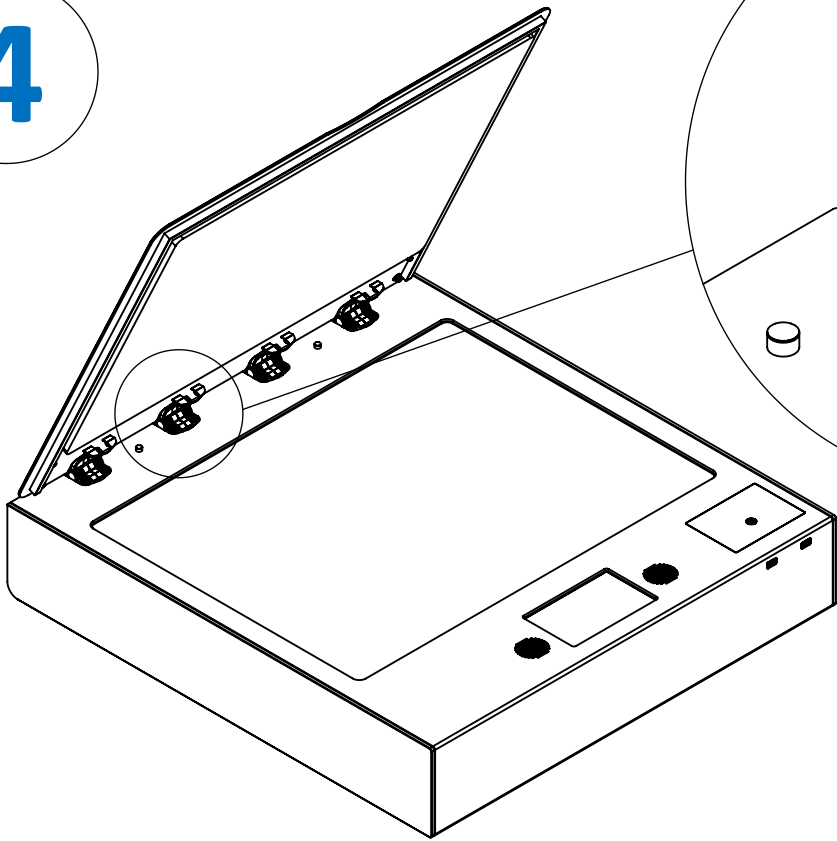

4

4x (WT25)/
3x (WT12)

5

8x (WT25)/
6x (WT12)