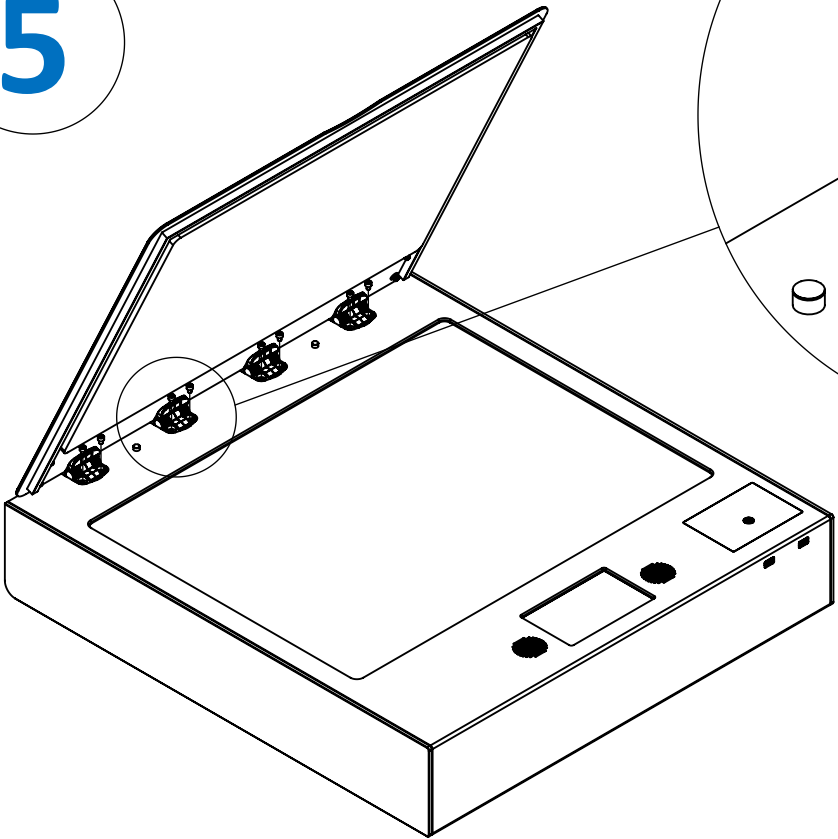

4x (WT25)/
3x (WT12)

5